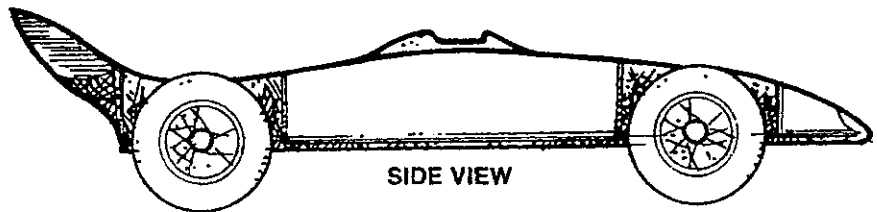

Here are several views of Template #1 designed especially for the CSB Shape N Race Derby (not actual size):

TOP VIEW

advanced designs for Sentinels

COBRA

advanced designs for Sentinels

**CORVETTE
PROTOTYPE**